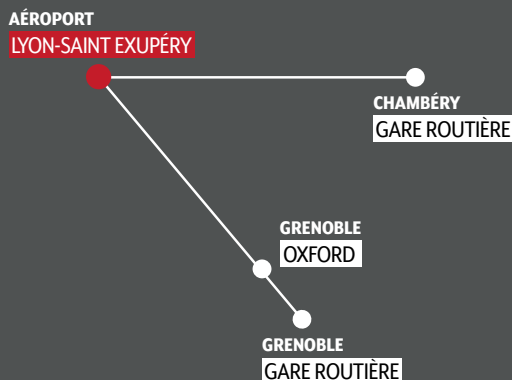

Horaires Navette aéroport

Airport Shuttle

TOILETTES

WIFI GRATUIT

SIÈGES CONFORTABLES
INCLINABLES

PRISES ÉLECTRIQUES
ET USB

Chambéry

GARE ROUTIÈRE

Aéroport

LYON-SAINT EXUPÉRY

Horaires du 19 avril au 4 mai 2025

CHAMBÉRY Gare routière	▶	LYON-SAINT EXUPÉRY Aéroport	JOURS DE CIRCULATION*
08:00		09:00	LMMJVSD
12:30		13:30	LMMJVSD
15:30		16:30	LMMJVSD

*Day of circulation : LMMJVSDF / MTWTFSS (Monday, Tuesday, Wednesday, Thursday, Friday, Saturday and Sunday)

LYON-SAINT EXUPÉRY Aéroport	▶	CHAMBÉRY Gare routière	JOURS DE CIRCULATION*
11:00		12:00	LMMJVSD
14:00		15:00	LMMJVSD
17:00		18:00	LMMJVSD

*Day of circulation : LMMJVSDF / MTWTFSS (Monday, Tuesday, Wednesday, Thursday, Friday, Saturday and Sunday)

CARTE DE NOS LIGNES

INFORMATIONS ET ACHAT DE BILLETS

Sur internet www.flixbus.fr

Sur l'application mobile FLIXBUS

Aux bornes automatiques de l'aéroport - Lyon-Saint Exupéry

Gare routière

1 square Paul Vidal

73000 Chambéry

Téléphone : 04 79 69 11 88

POUR TOUTES AUTRES DEMANDES

AUTOCARS FAURE

180 rue Garibaldi, 73 000 CHAMBÉRY